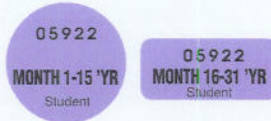

Passes & Stickers

- Monthly passes sold from the 25th of each month through the 10th of the following month •
- "1st Half" Semi-Monthly passes sold from the 25th of each month through the 9th of the following month •
- "2nd Half" Semi-Monthly passes sold from the 10th through the 24th of each month •

\$100 Basic Monthly Pass

Valid for unlimited rides on RT buses and light rail, and most Yolobus service.

Basic Semi-Monthly Pass
1st half \$50
2nd half \$50

\$25 Student Semi-Monthly Sticker (\$50 for the Entire Month)